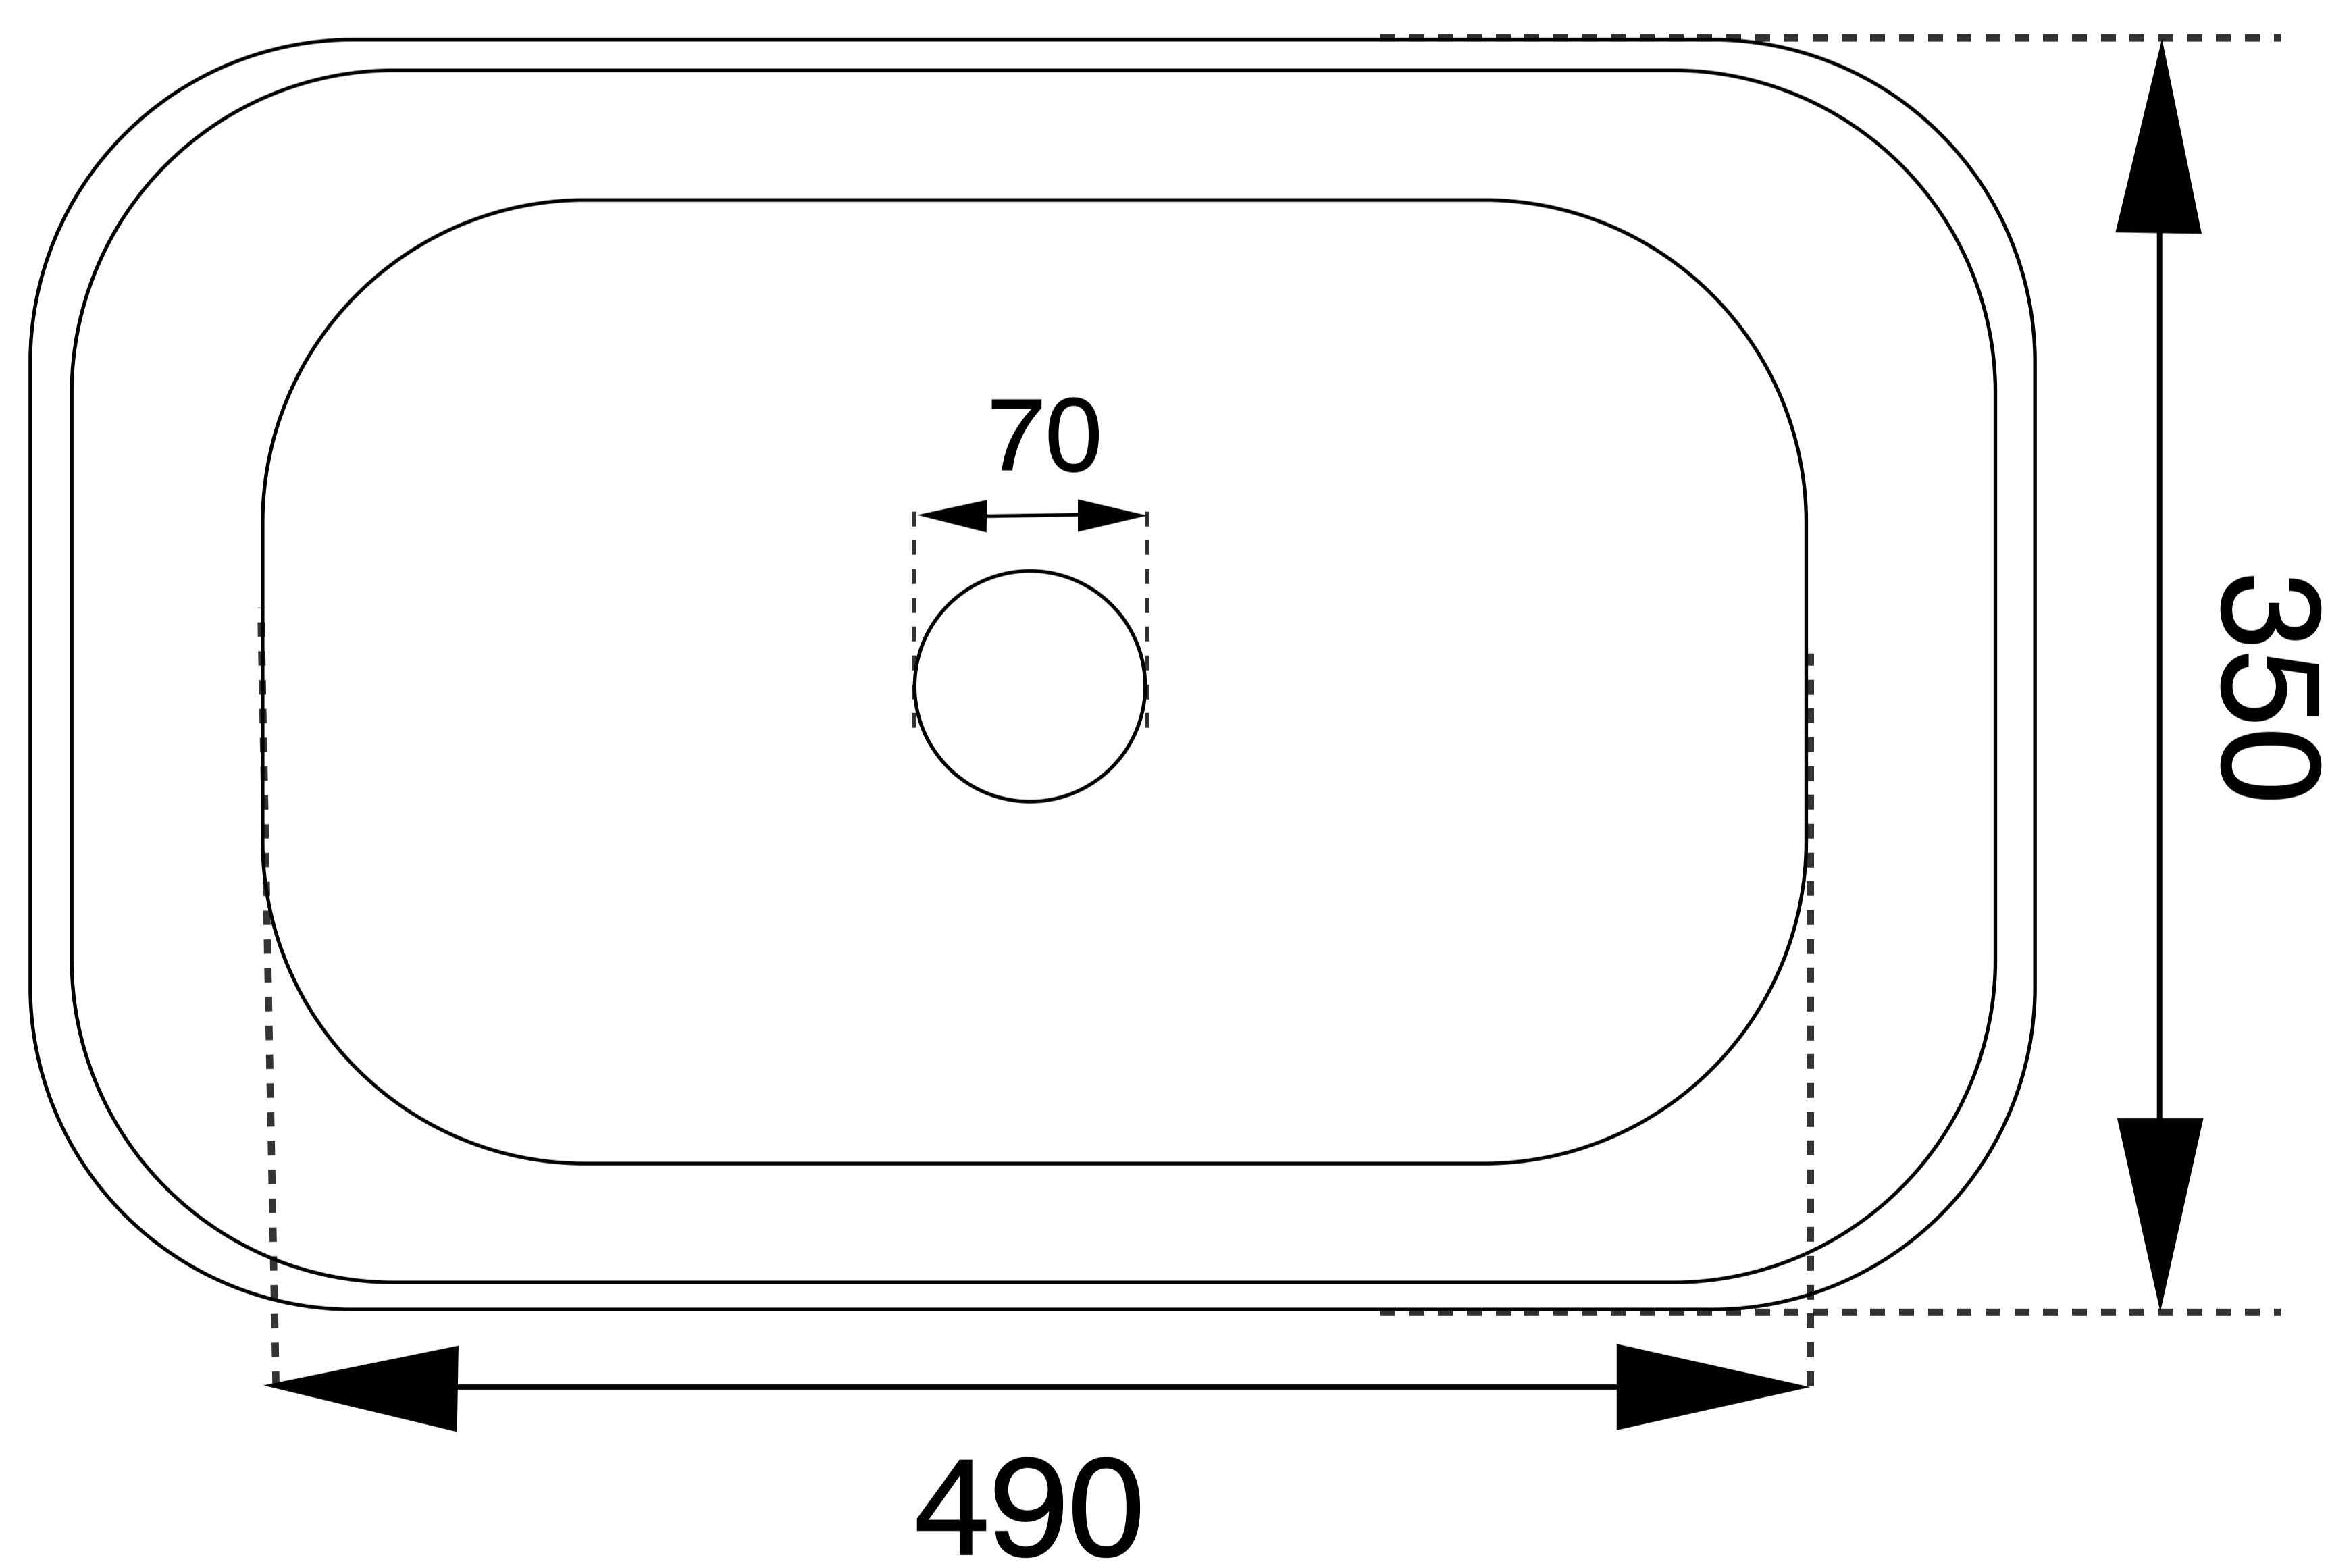

Cream Marble Basin

Product Code : 9236

Technical Drawing

All dimension are in mm