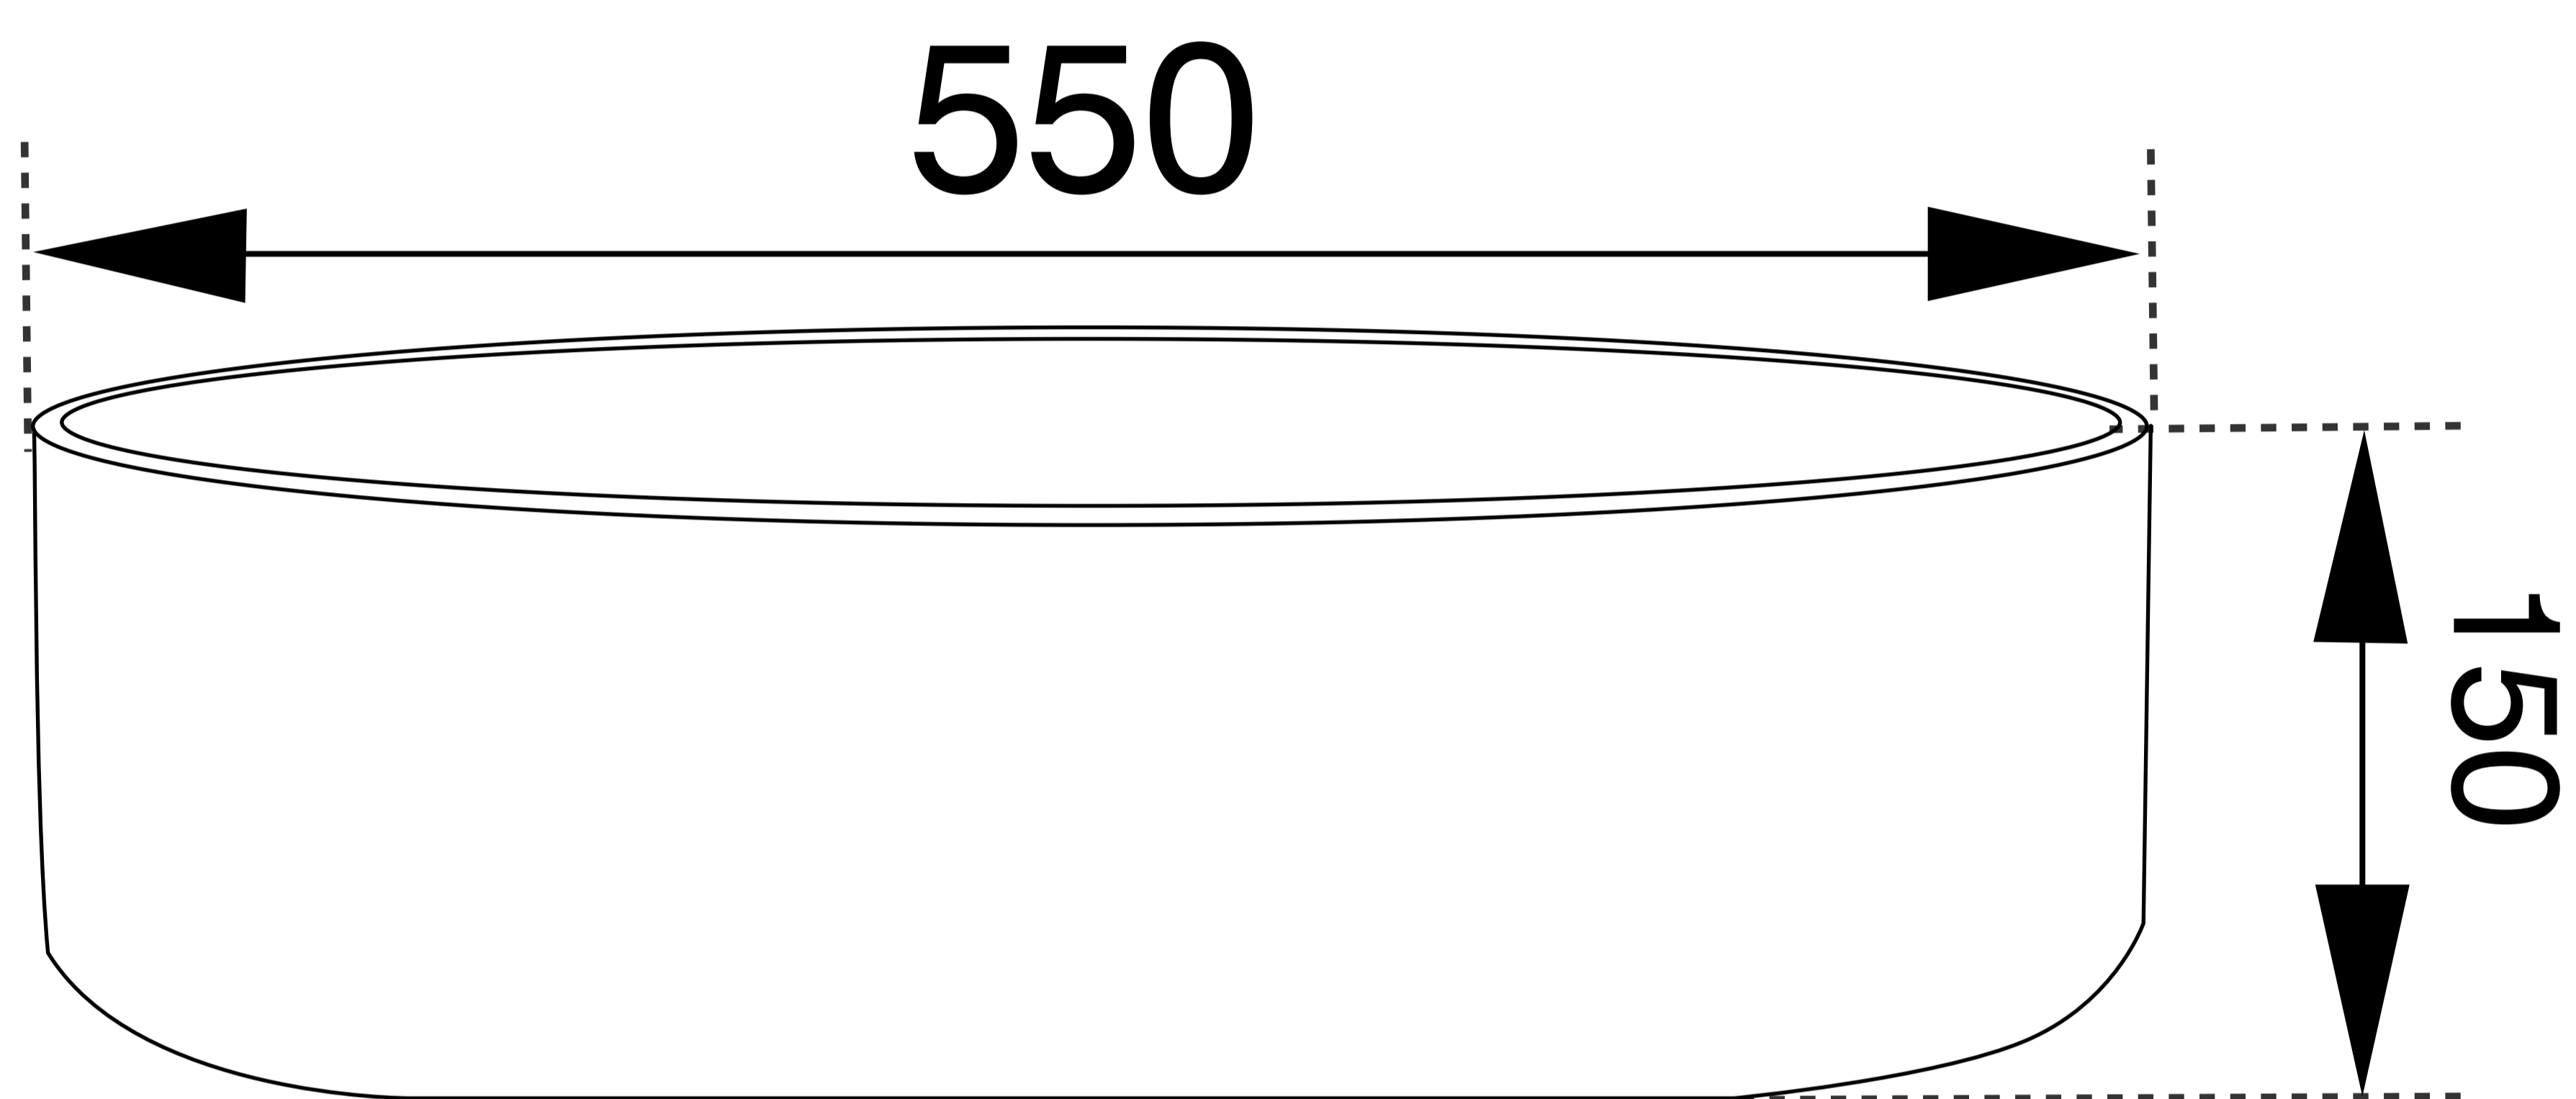

Cream Marble Basin

Product Code : 9236

Technical Drawing

All dimension are in mm